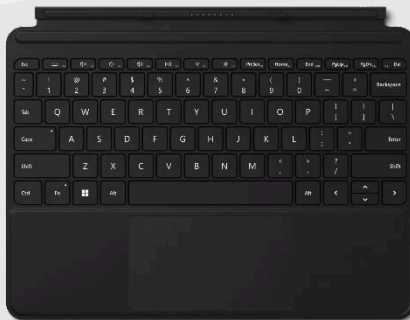

Crystal-clear calls with 2W stereo speakers featuring Dolby® Audio™ Premium, far-field Studio Mics, and 1080p HD cameras

Replaceable hardware including the motherboard, battery, and more³

Fast, fluid typing with Surface Go Signature Type Cover¹

Compatibility with ruggedized cases and vehicle mounts¹ for mobile work or tough job sites

All-day battery life up to 12.5 hours⁴ and Fast Charging through Surface Connect or USB-C⁵

Thin, durable, and light design at only 1.15 lbs (521 g)⁶